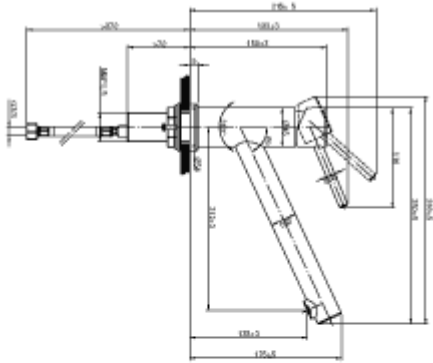

COMO WINDOW KITCHEN TAP

PRODUCT INFORMATION

Article title	Villeroy & Boch Como Window Kitchen tap, of Stainless steel, Solid stainless steel
Article number	925700LC
Assembly / Assembly type	Pillar tap with window feature
Scope of delivery	1 x tap fitting , 1 x set of connecting hoses 1 x fastening set 1 x installation instructions 1 x care tips
Length in mm	250
Width in mm	45
Height in mm	183
Collection	Como Window
Product designation	Kitchen tap
Material	Stainless steel
surface	matt
Technical information	Material: solid stainless steel, Cartridge material: plastic, ceramic gaskets Swivel range: 360° Opening angle of lever: 25° Flow volume comfort jet: 14.8 l/min Flexible connection hoses, length 800 mm Height of base with extended tap fitting: 35 mm Space is required in or next to the sink to allow use of window feature
Length of spout in mm	212
Colour designation	Solid stainless steel
Low pressure	No

TECHNICAL DRAWINGS

925700LC

Roma Window (2022/01) V01(201/052021)	 Villaverde & Borch s.p.a.
---	---

925700LC

Roma Window (2022/01) V01(201/052021)	 Villaverde & Borch s.p.a.
---	---