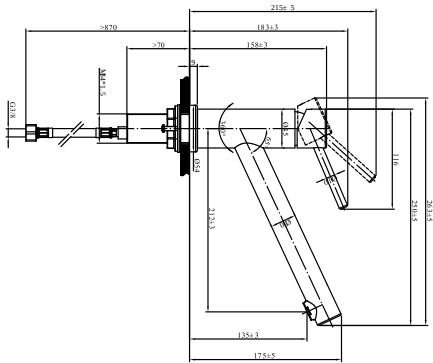

COMO WINDOW KITCHEN TAP

PRODUCT INFORMATION

Article title	Villeroy & Boch Como Window Kitchen tap, of Stainless steel, Solid stainless steel
Article number	925700LC
Assembly / Assembly type	Pillar tap with window feature
Scope of delivery	1 x tap fitting , 1 x set of connecting hoses 1 x fastening set 1 x installation instructions 1 x care tips
Length in mm	250
Width in mm	45
Height in mm	183
Collection	Como Window
Product designation	Kitchen tap
Material	Stainless steel
surface	matt
Technical information	Material: solid stainless steel, Cartridge material: plastic, ceramic gaskets Swivel range: 360° Opening angle of lever: 25° Flow volume comfort jet: 14.8 l/min Flexible connection hoses, length 800 mm Height of base with extended tap fitting: 35 mm Space is required in or next to the sink to allow use of window feature
Length of spout in mm	212
Colour designation	Solid stainless steel
Low pressure	No

TECHNICAL DRAWINGS

925700LC

Roma Window (2022/01) V01(201/052021)	 Villaverde & Borch s.p.a.
---	---

925700LC

Roma Window (2022/01) V01(201/052021)	 Villaverde & Borch s.p.a.
---	---