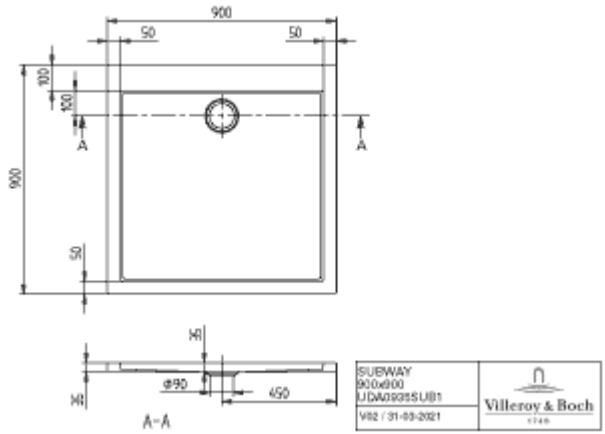

SUBWAY SQUARE SHOWER TRAY SQUARE

PRODUCT INFORMATION

Article title	Villeroy & Boch Subway Square shower tray, 900 x 900 x 35 mm, White Alpin
Article number	UDA0935SUB1V-01
Assembly / Assembly type	Surface-mounted, Corner installation[flush-fitting installation] Installation on a base
Assembly instructions	The installation height of the shower tray can be reduced by 30 mm if the Viega outlet fitting art. no. 634 100 is used. Please note: this outlet fitting does not conform to EN 274.
Scope of delivery	1 x square shower tray
Length in mm	900
Width in mm	900
Height in mm	35
Interior depth	35
Collection	Subway
Product designation	Square shower tray
Material	Acrylic
Shape	Square
Colour designation	White Alpin
Antibacterial surface (with AntiBac)	No
Easy surface cleaning (CeramicPlus)	No
With slip resistance	No

TECHNICAL DRAWINGS

UDA0935SUB1V-01

UDA0935SUB1V-01